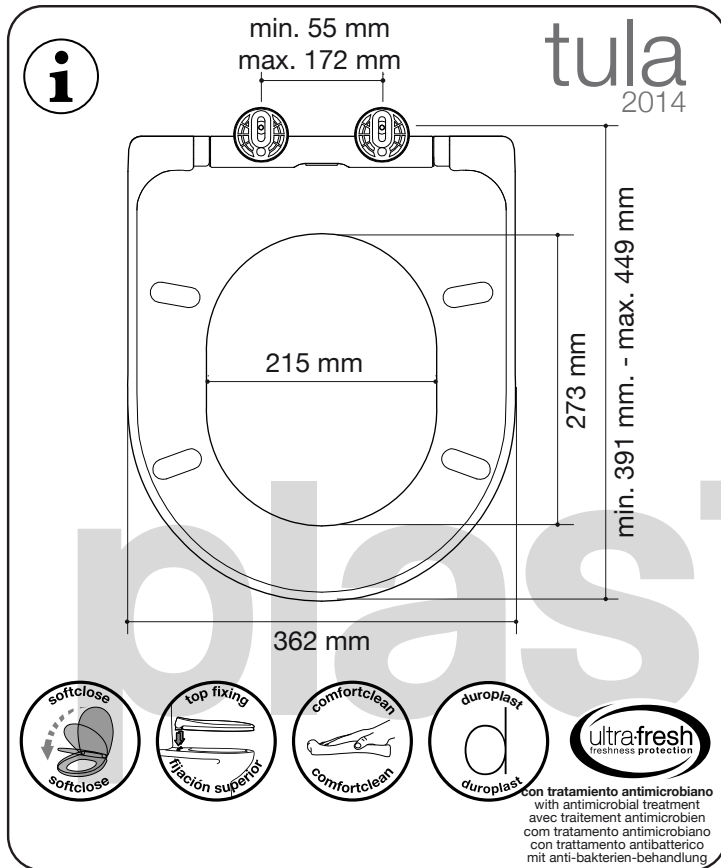

ref.: 12701 softclose

asiento wc
toilet seat
abattant
tampo sanita
sedile
toilettensitz

Ultra-Fresh is a registered
Trademark of Thomson
Research Associates Inc.
Toronto, Canada