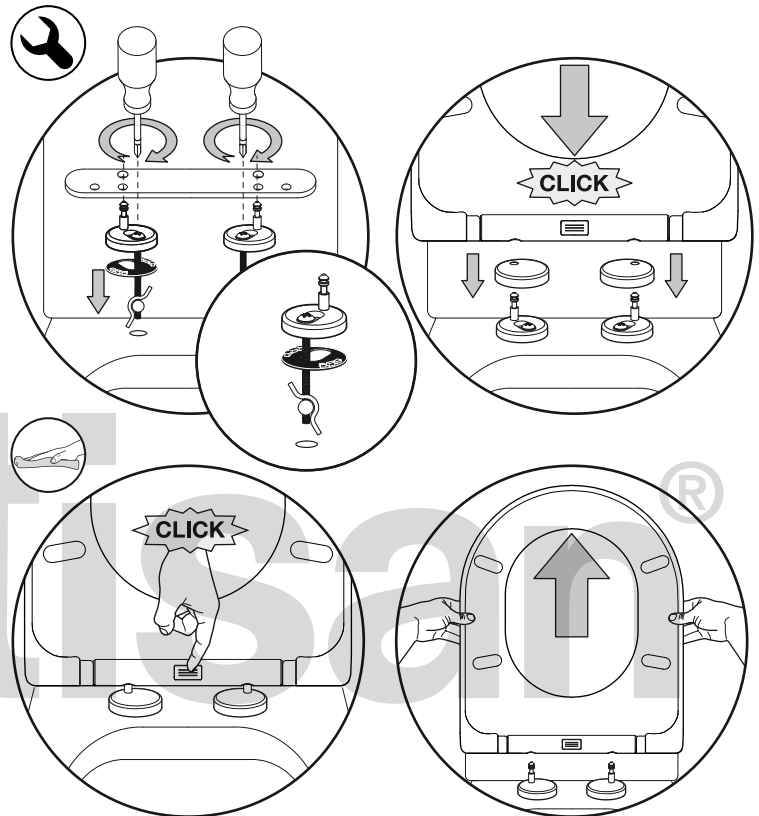

ref.: 12701 softclose

asiento wc
toilet seat
abattant
tampo sanita
sedile
toilettensitz

Ultra-Fresh is a registered
Trademark of Thomson
Research Associates Inc.
Toronto, Canada