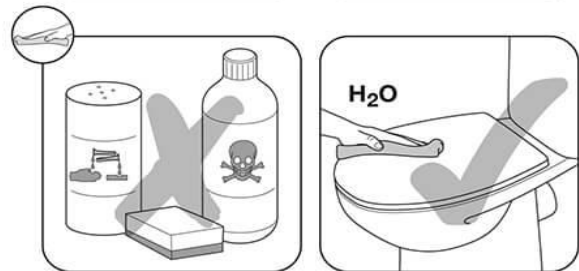

inox. / stai.steel / inox. / inox. / inoss.
bolsa / bag / sachet / saco / sachetto
INOX