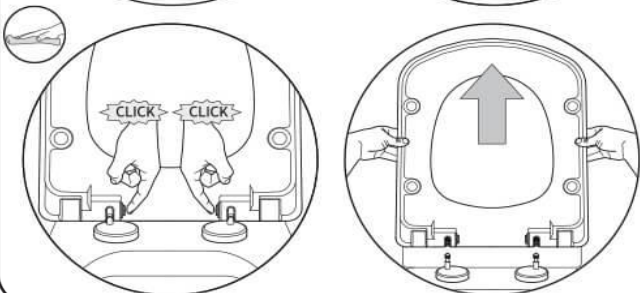

inox. / stai.steel / inox. / inox. / inoss.
bolsa / bag / sachet / saco / sachetto
INOX