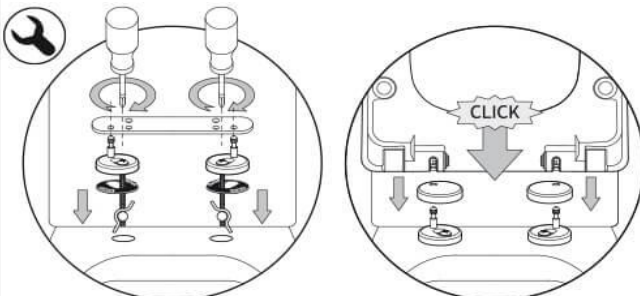

inox. / stai.steel / inox. / inox. / inoss.
bolsa / bag / sachet / saco / sachetto
INOX